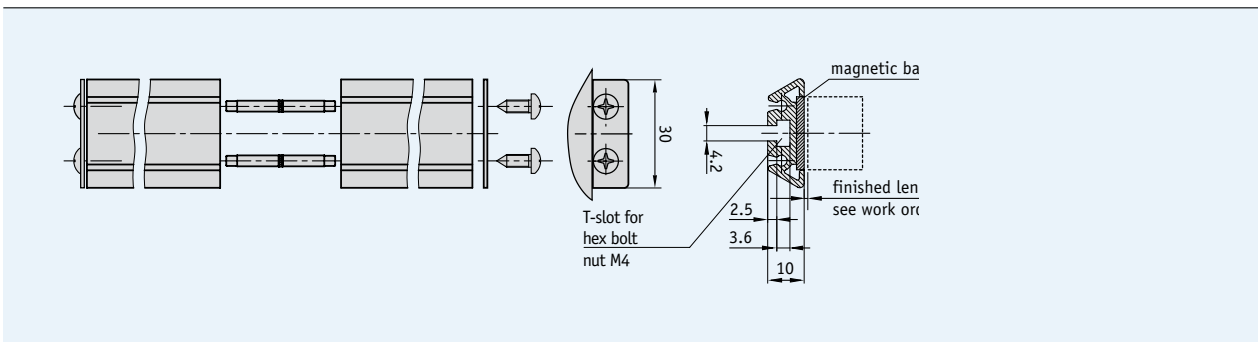

**Profile**

- Robust mounting unit for magnetic bands with 20 mm width
- Extensible via plug-in modules
- Easy mounting

**Mechanical data**

Feature	Technical data	Additional information
Material	aluminum	

5.5

**Order**

▪ **Order table**

Feature	Order data	Specification	Ergänzungen
Length	0.5 ...	A profile rail: 0.5 m ±0.5 mm 0.15 ... 3 m, in steps of 0.15 m	

▪ **Order code**

PSA -

*Scope of delivery: PS, closing unit, connection parts*